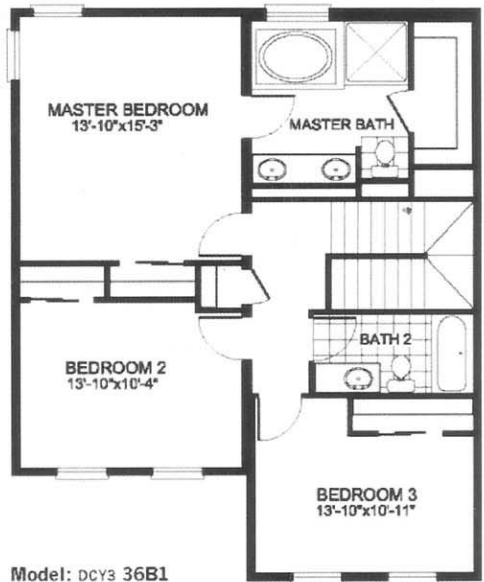

# THE ROSEMONT

1,916 Sq. Ft. total (958 sq. ft. 1st story & 958 sq. ft. 2nd story), 3 Bedrooms, 2.5 Baths, 29'4" x 36'

Model: DCV3 36B1