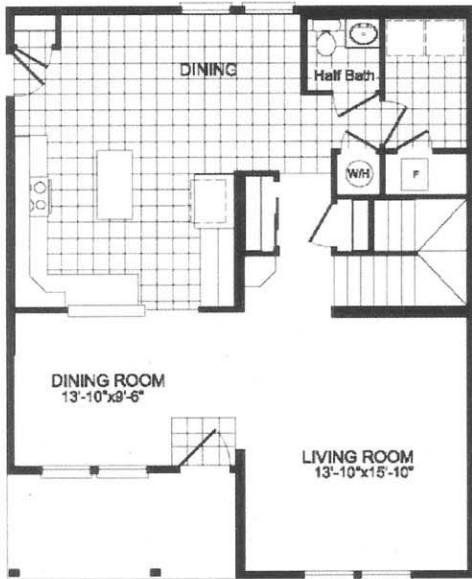

# THE ROSEMONT

1,916 Sq. Ft. total (958 sq. ft. 1st story & 958 sq. ft. 2nd story), 3 Bedrooms, 2.5 Baths, 29'4" x 36'

Model: DCV3 36B1