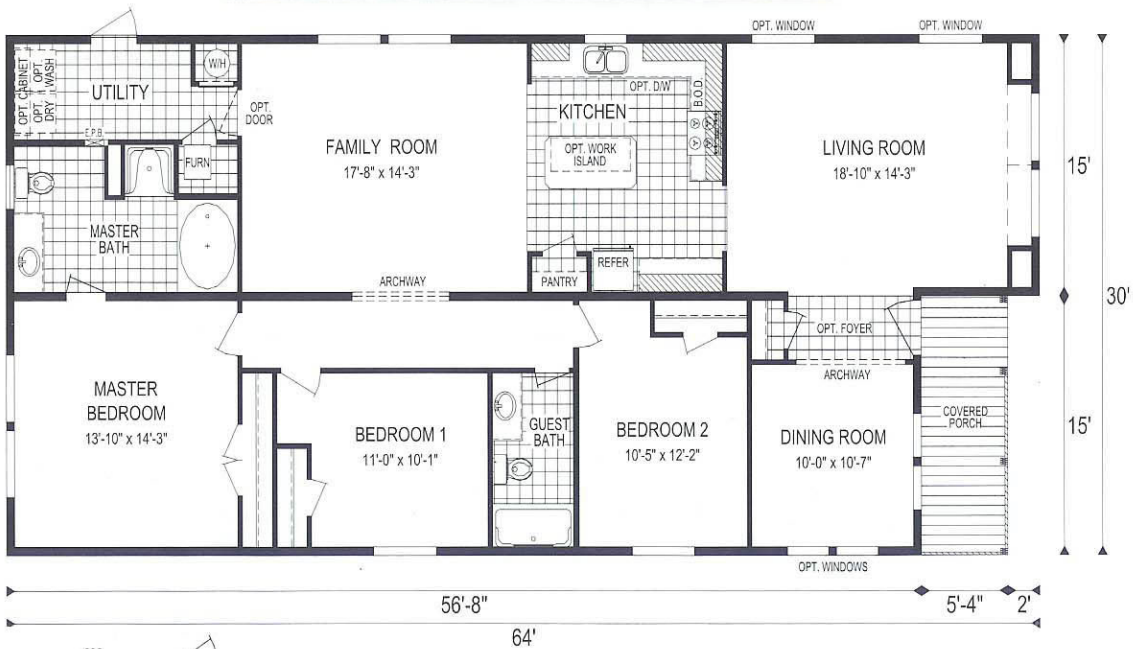

# VICTORIA

Approx. 1,810 Sq. Ft.  
 Approx. 1,890 Sq. Ft. w/ Porch  
 3 Bedrooms, 2 Bathrooms

OPTIONAL 48" SHOWER

Note: All dimensions and square footage notations on plans are nominal. All renderings are artist concepts.