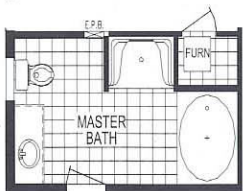

# VICTORIA

Approx. 1,810 Sq. Ft.  
 Approx. 1,890 Sq. Ft. w/ Porch  
 3 Bedrooms, 2 Bathrooms

OPTIONAL 48" SHOWER

Note: All dimensions and square footage notations on plans are nominal. All renderings are artist concepts.