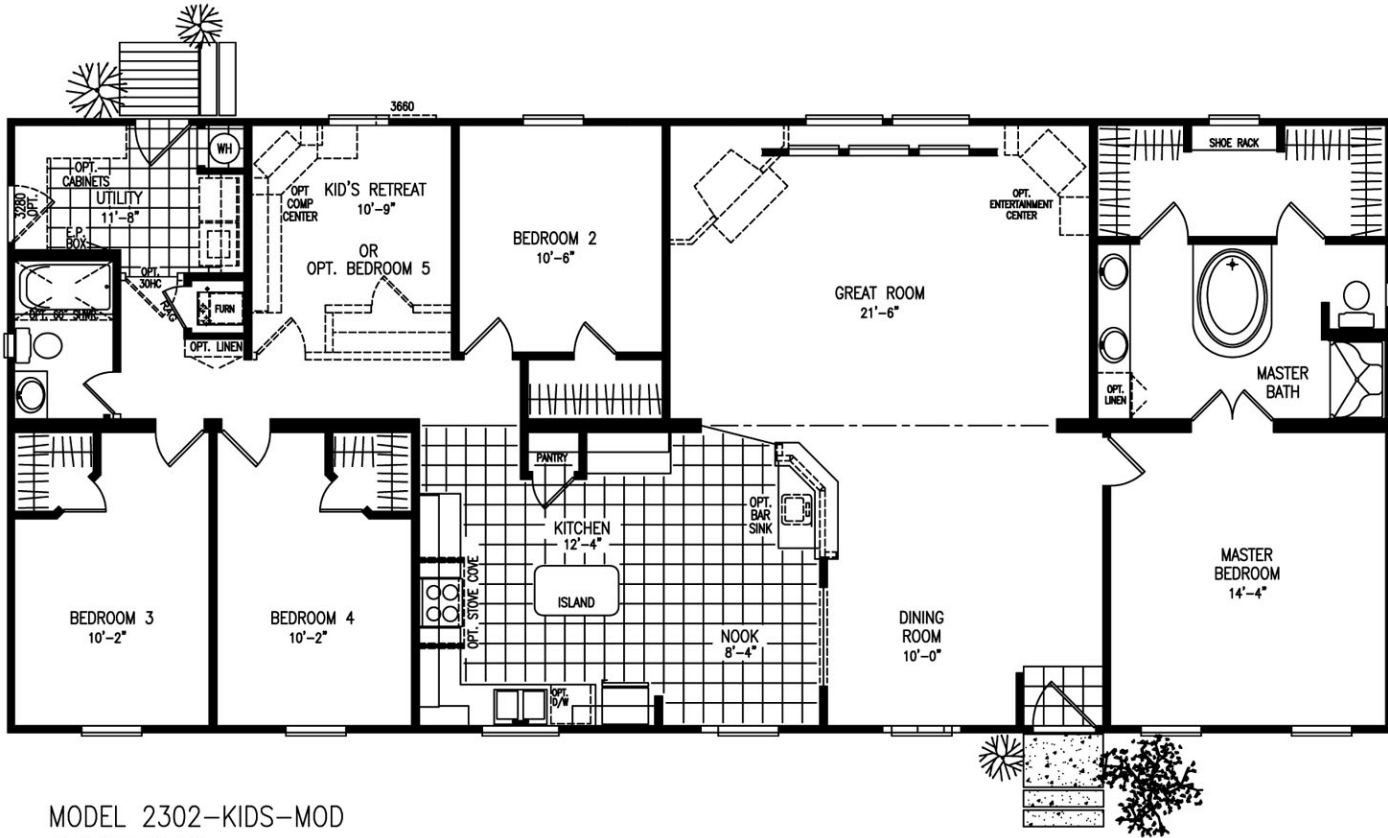

# MODEL # 2302-KIDS

Approx. 2,170 Sq. Ft.  
4 or 5 Bedrooms, 2 Bathrooms

MODEL 2302-KIDS-MOD

32x70 (2170 SQ. FT.)  
4 BEDROOMS, 2 BATHS

LTR	REVISION	BY	DATE	OAK CREEK HOMES	
A	2003 CODE UPDATE	LRJ	3-25-04	 FT. WORTH PLANT 4806 N. LOOP E20 S. FT. WORTH, TX LANCASTER PLANT 800 N. BECKLEY LANCASTER, TX	
B	FOUND. NOTE REVISED	MA	03-05-05	TITLE: LITERATURE	
C	GEN. MODEL UPDATE	MFN	06-03-05	DRAWN BY: L. JACKSON	
-	-	-	-	DATE: 07-30-03	APPR. BY:
-	-	-	-	DWG. NO.: 2302-KIDS-MOD	SCALE: 3/16"=1'-0"
-	-	-	-		SHEET OF