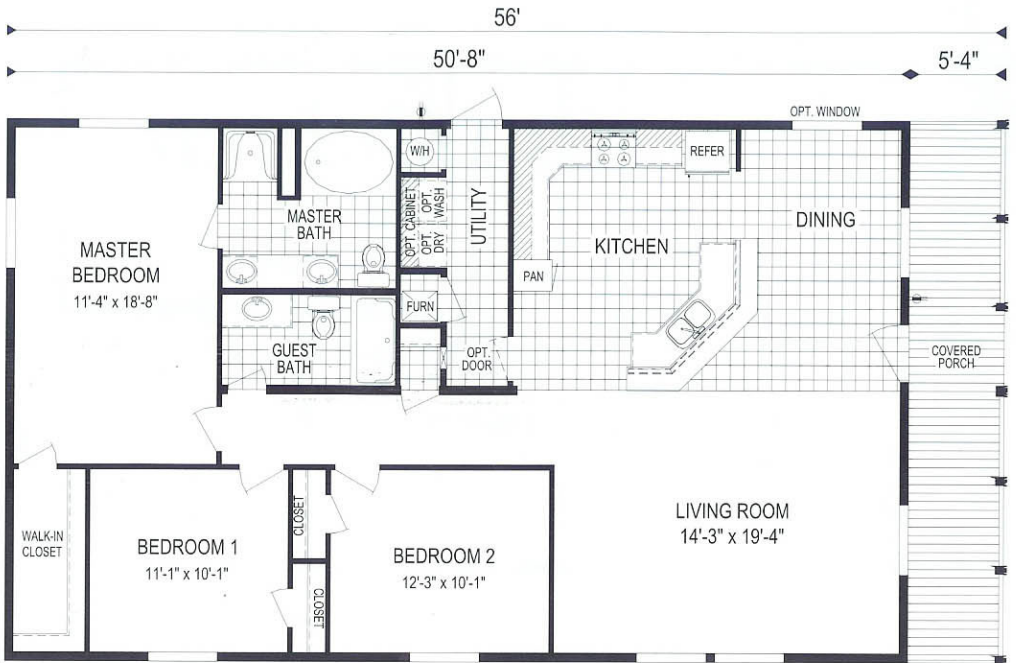

CORPUS CHRISTI

Approx. 1,524 Sq. Ft.
Approx. 1,684 Sq. Ft. w/ Porch
4 Bedrooms, 2 Bathrooms

OPTIONAL 48" SHOWER