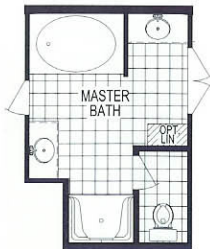

# GUADALUPE

Approx. 2,280 Sq. Ft.  
4 Bedrooms, 2 Bathrooms

76'

30'

OPT. 48"  
SHOWER