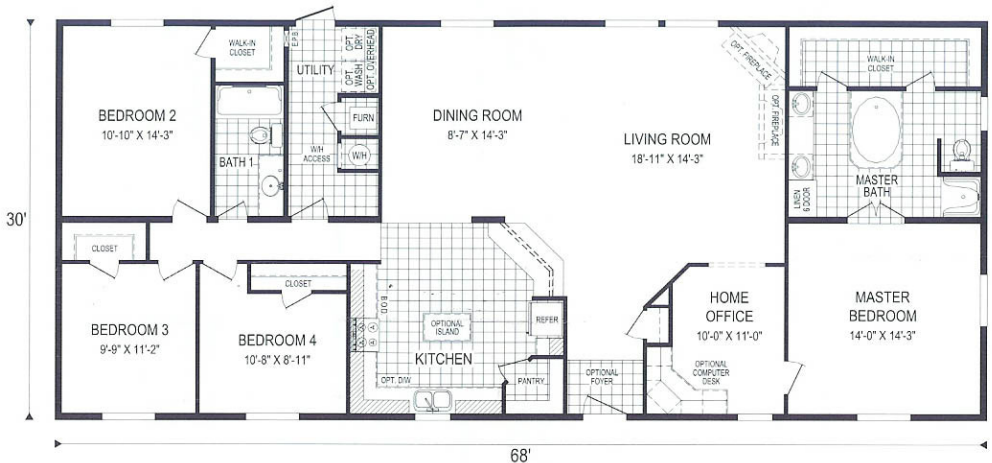

# PECOS 4 BR

Approx. 2,040 Sq. Ft.  
4 Bedrooms, 2 Bathrooms

OPTIONAL BATH 3

OPTIONAL BEDROOM 5  
(IN PLACE OF HOME OFFICE)

OPT. 48" SHOWER