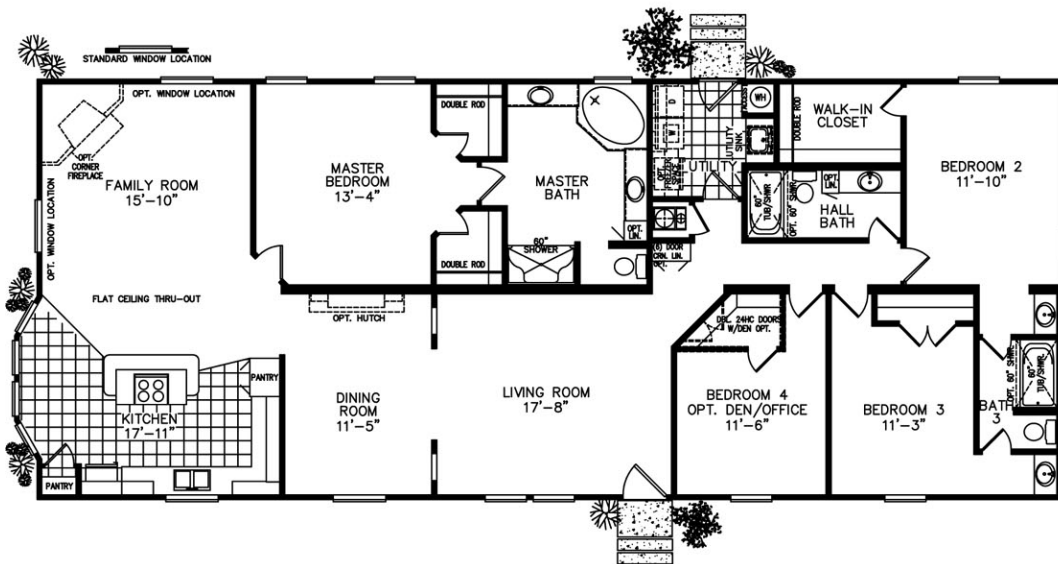

# MODEL # 1288

Approx. 2,356 Sq. Ft.  
4 Bedrooms, 3 Bathrooms

MODEL 1288-MOD  
31' x 76' (BOX SIZE) 2356 SQ. FT.  
4 BEDROOMS, 3 BATHS

LTR	REVISION	BY	DATE	OAK CREEK HOMES	
-	-	-	-	 475 WORTH PLANTY      LANCASTER PLANTY 4805 E. LOOP 830 S.      800 WOODS 1-35 E. FT. WORTH, TX.      LANCASTER, TX.	
-	-	-	-		
-	-	-	-		
-	-	-	-		
TITLE:				LITERATURE	
DRAWN BY:		RP		APPR. BY:	
DATE:		05/23/05		SCALE: 3/16"=1'-0"	
DWG. NO.:		1288-MOD		SHEET OF	
© 2004 Oak Creek Homes, L.P. All Rights Reserved.					